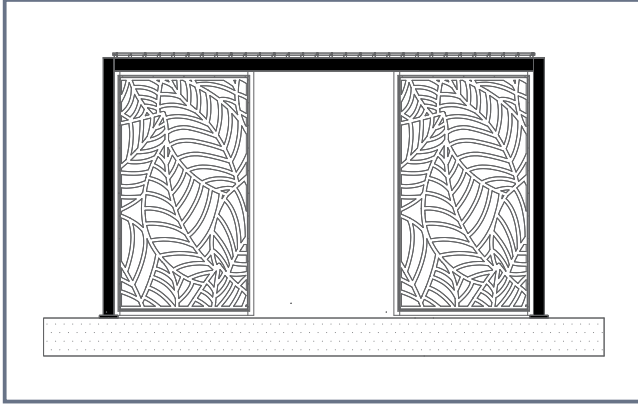

Standart Panel ve Yan Kapamalar / Standard Panel and Side Closures

Ürün Kodu Product Code	Ebatlar Dimensions	Kenar Edge	Desen Adı ve Kodu Pattern Name and Code
D917	917 mm	2035 mm/2	Azra 01, Mira 02, Star 03, Flat S 04, Elsa 05, Flat SD 06, Sara 07
D1150	1150 mm	2500 mm/2	Azra 01, Mira 02, Star 03, Flat S 04, Elsa 05, Flat SD 06, Sara 07
D935	935 mm	3010 mm/3 - 5920 mm/6	Azra 01, Mira 02, Star 03, Flat S 04, Elsa 05, Flat SD 06, Sara 07
D1110	1110 mm	3540 mm/3	Azra 01, Mira 02, Star 03, Flat S 04, Elsa 05, Flat SD 06, Sara 07
D1288	1288 mm	4070 mm/3	Azra 01, Mira 02, Star 03, Flat S 04, Elsa 05, Flat SD 06, Sara 07
D1402	1402 mm	3010 mm/2 - 5920 mm/4	Azra 01, Mira 02, Star 03, Flat S 04, Elsa 05, Flat SD 06, Sara 07
D800	800 mm	5000 mm - 4000 mm Zip İçin	Tam Kapalı (Solid) 08 & 8 mm Cam
D917	917 mm	2035 mm/2	Tam Kapalı (Solid) 08 & 8 mm Cam
D1150	1150 mm	2500 mm/2	Tam Kapalı (Solid) 08 & 8 mm Cam
DS935	935 mm	3010 mm/3 - 5920 mm/6	Tam Kapalı (Solid) 08 & 8 mm Cam
DS1110	1110 mm	3540 mm/3	Tam Kapalı (Solid) 08 & 8 mm Cam
DS1288	1288 mm	4070 mm/3	Tam Kapalı (Solid) 08 & 8 mm Cam
DS1402	1402 mm	3010 mm/2 - 5920 mm/4	Tam Kapalı (Solid) 08 & 8 mm Cam
D917	917 mm	2035 mm/2	Güneş Kırıcı 12x45 Kutu Profil
D1150	1150 mm	2500 mm/2	Güneş Kırıcı 12x45 Kutu Profil
GKK935	935 mm	3010 mm/3 - 5920 mm/6	Güneş Kırıcı 12x45 Kutu Profil
GKK1110	1110 mm	3540 mm/3	Güneş Kırıcı 12x45 Kutu Profil
GKK1288	1288 mm	4070 mm/3	Güneş Kırıcı 12x45 Kutu Profil
GKK1402	1402 mm	3010 mm/2 - 5920 mm/4	Güneş Kırıcı 12x45 Kutu Profil
D917	917 mm	2035 mm/2	Güneş Kırıcı 30x80 mm Elips Profil
D1150	1150 mm	2500 mm/2	Güneş Kırıcı 30x80 mm Elips Profil
GKE935	935 mm	3010 mm/3 - 5920 mm/6	Güneş Kırıcı 30x80 mm Elips Profil
GKE1110	1110 mm	3540 mm/3	Güneş Kırıcı 30x80 mm Elips Profil
GKE1288	1288 mm	4070 mm/3	Güneş Kırıcı 30x80 mm Elips Profil
GKE1402	1402 mm	3010 mm/2 - 5920 mm/4	Güneş Kırıcı 30x80 mm Elips Profil